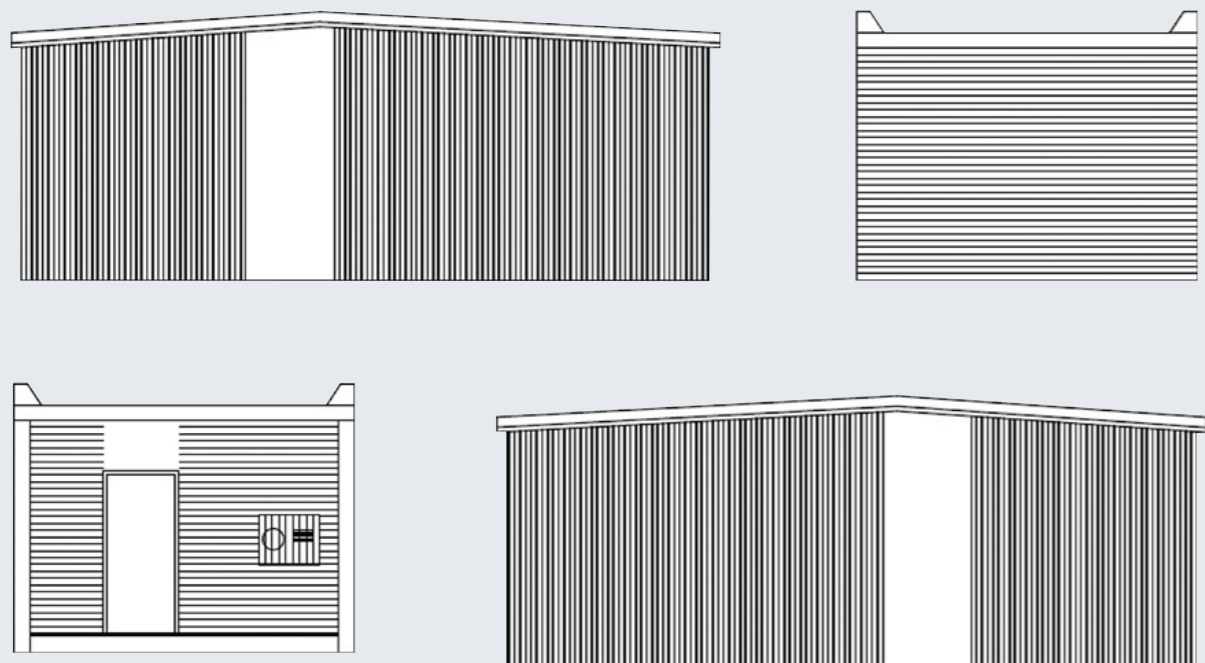

CONTACT US AND ASK FOR AN OFFER!

GX MOD FACADES

The facades can be made in a style that matches the surroundings.
Free choice of colours.

GX MOD IS EASILY RELOCATABLE

The delivery includes fixed, adjustable modular legs, no foundation is needed. The module needs only a flat and solid surface to rest on.