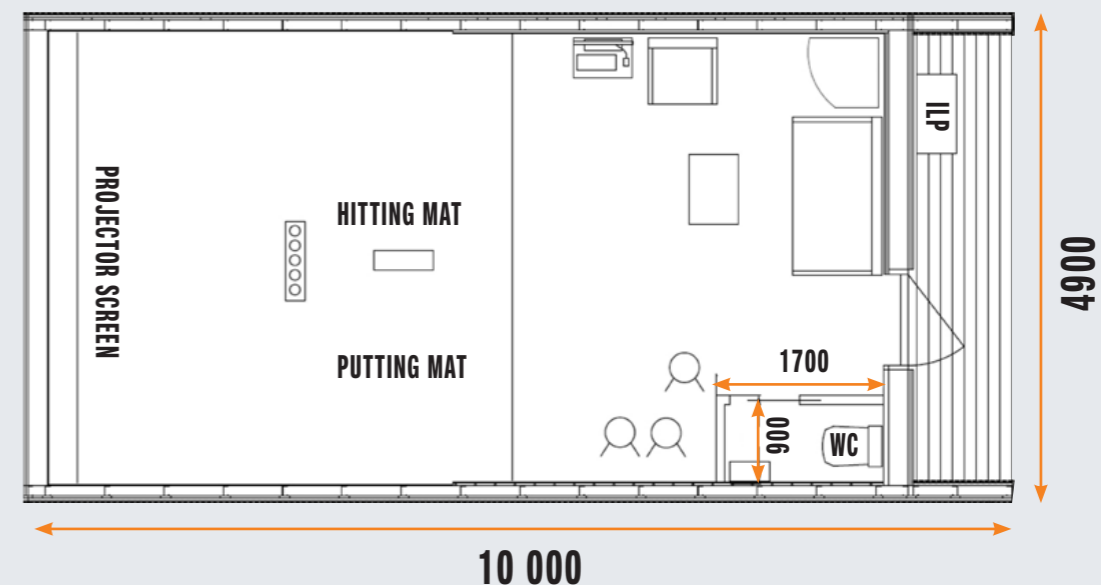

*Estimation based on the average use and hourly cost to play in a simulator in Finland.

LUNDELL GX MOD MEASURES 10 x 5 x 4 m

COMMON PRACTICE

- The buyer defines himself how the module will be used.
- Aulis Lundell Oy can sell code-locks etc. as extra equipment but the buyer himself has to purchase booking programs etc.
- Aulis Lundell Oy is not responsible for repairing after wear and tear, cleaning or maintenance of the module.