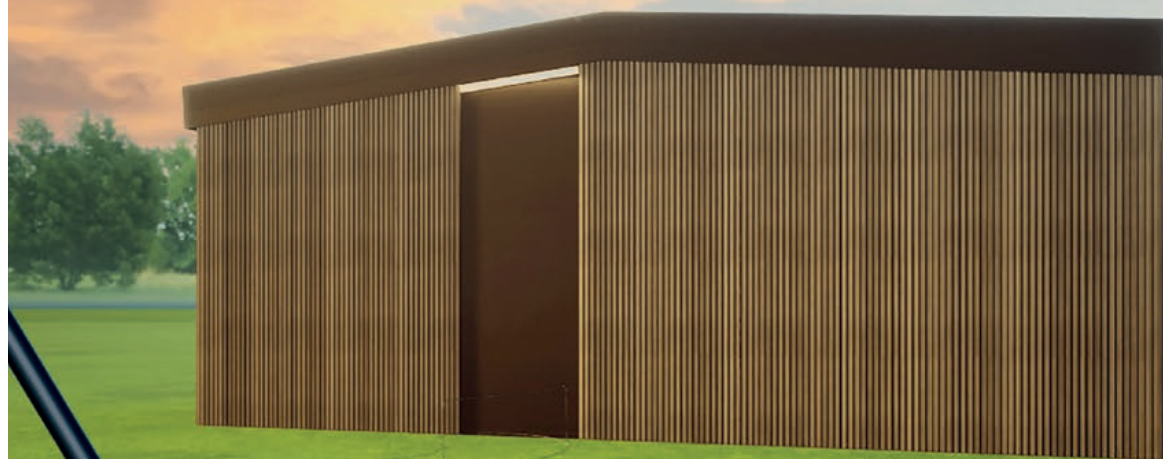

**50 m² OF GREEN
THROUGHOUT
THE YEAR**

**LUNDELL
GX MOD**

50 m² OF WARM GREEN WITH A GOLF SIMULATOR

GX MOD offers you an excellent opportunity to practice and play golf throughout the year. We customize this fully relocatable module to match with the golfsimulator of your choice to make your golf experience as realistic as possible.

Enjoy golf any day in any weather – or even in the middle of the night.

EQUIPMENT

- The module is fully weather proof and relocatable.
- Adjustable feet – no foundation required. A flat and solid surface is all you need.
- This module is well insulated and comes ready with the facade installed.
- All electric cables and installations are done, all you have to do is plug'n'play – literally.
- WC possible as extra equipment.