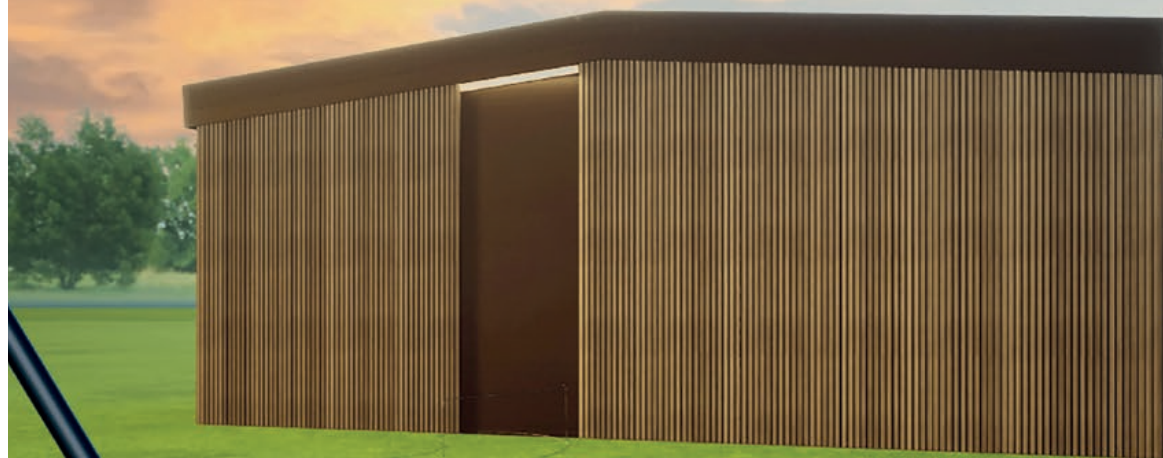

**50 m<sup>2</sup> OF GREEN  
THROUGHOUT  
THE YEAR**

**LUNDELL  
GX MOD**