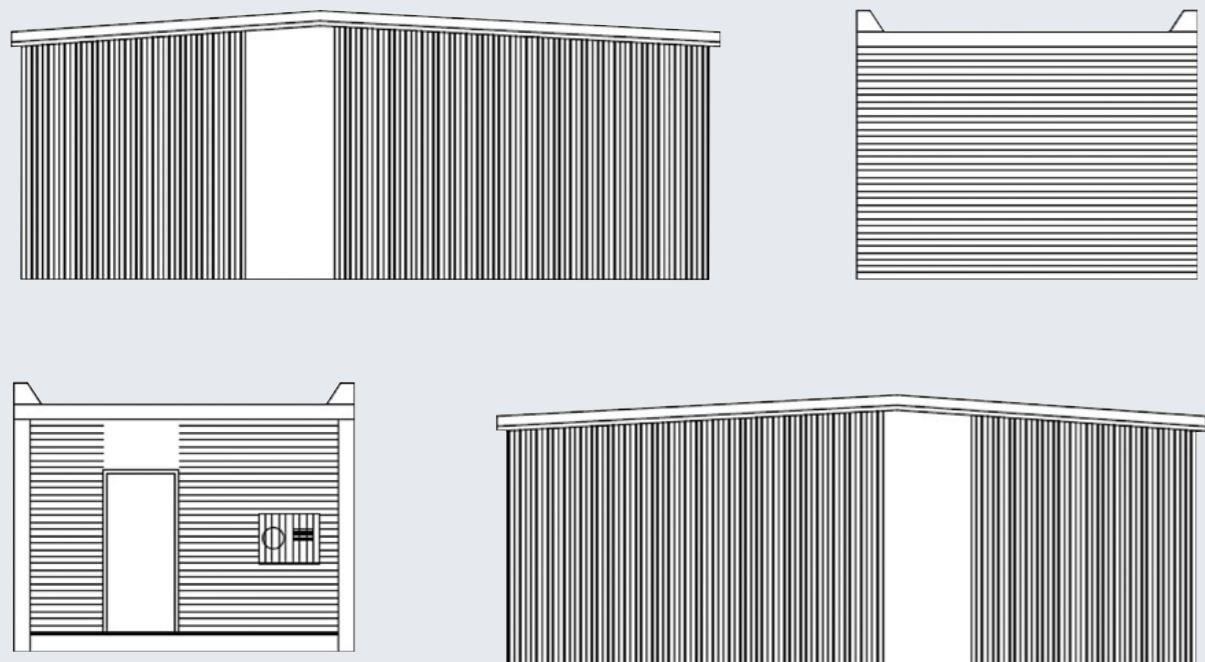

GX MOD FACADES

The facades can be made in a style that matches the surroundings.
Free choice of colours.