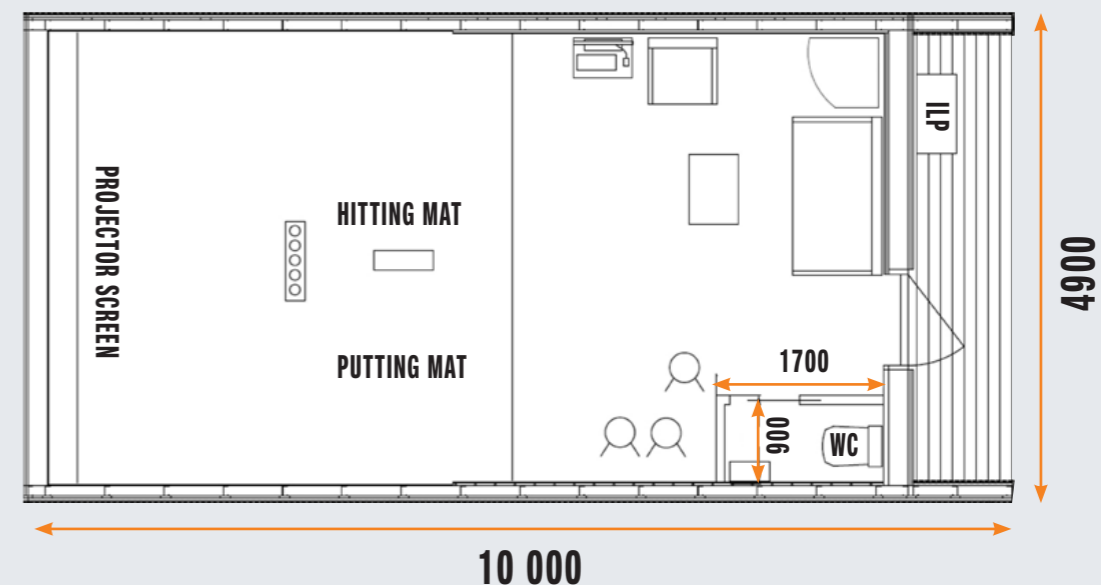

## LUNDELL GX MOD MEASURES 10 x 5 x 4 m