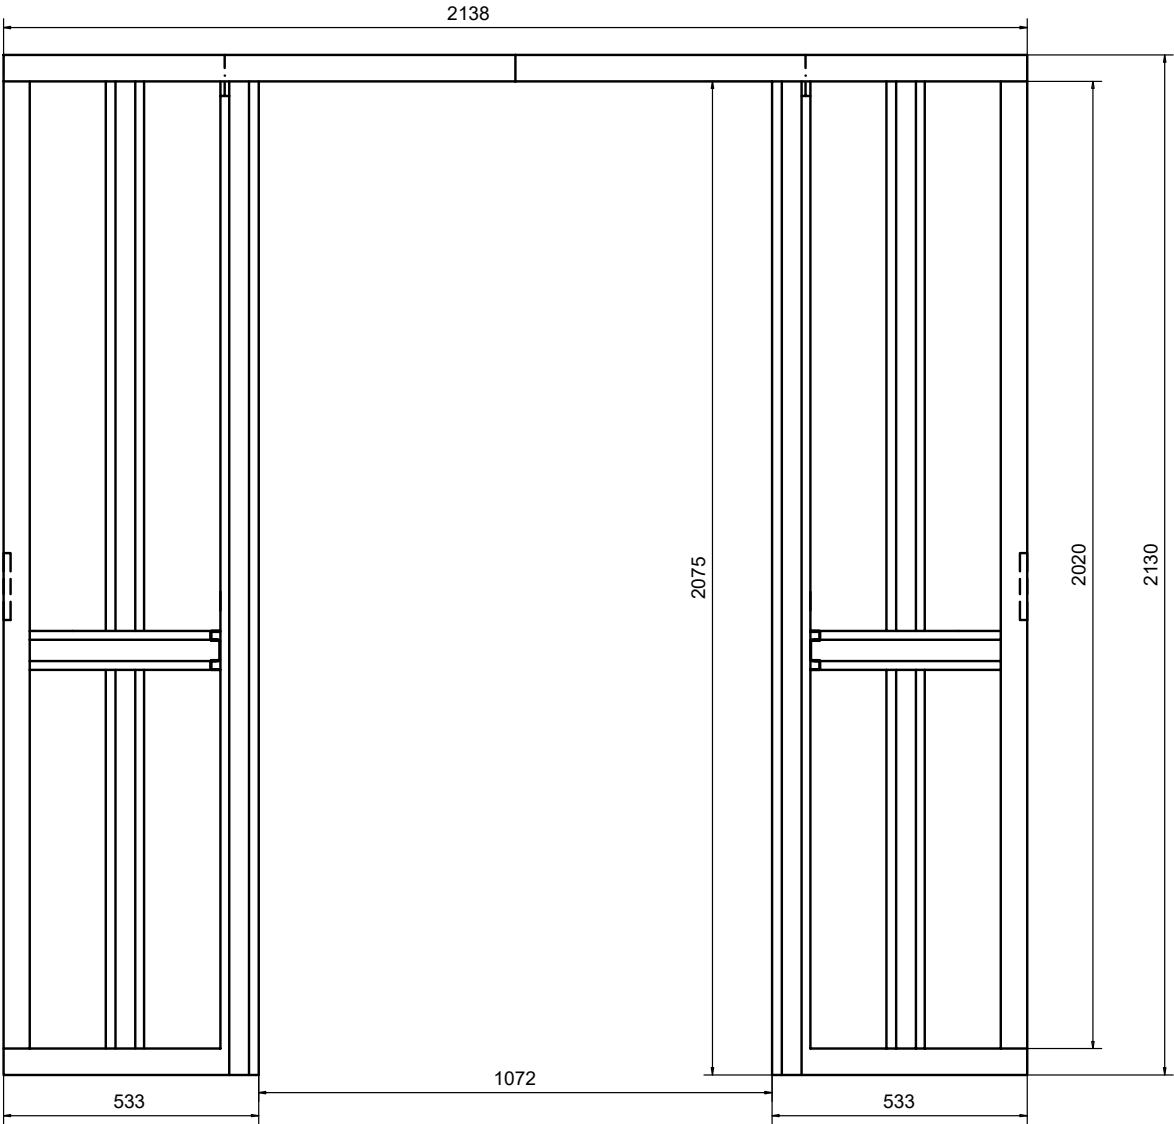

FRONT VIEW 1:15
SLIDING DOOR ELEMENT LI011

LIUNE SLIDING DOOR LI012

frame thickness 75 mm

SECTIONAL VIEW 1:15
THE WALL FRAME; SLIDING DOOR ELEMENT, PLASTERBOARDS, DOOR AND FRAMES

FRONT VIEW 1:15
SLIDING DOOR ELEMENT LI012

2680
2580
2480
2380
2130

LIUNE SLIDING DOUBLE DOOR LIO8

frame thickness 75 mm

SECTIONAL VIEW 1:15

THE WALL FRAME; SLIDING DOOR ELEMENT, PLASTERBOARDS, DOORS AND FRAMES

FRONT VIEW 1:15

SLIDING DOOR ELEMENT LIO8DD

LIUNE SLIDING DOUBLE DOOR LI010

frame thickness 75 mm

SECTIONAL VIEW 1:15
THE WALL FRAME; SLIDING DOOR ELEMENT, PLASTERBOARDS, DOORS AND FRAMES

FRONT VIEW 1:15
SLIDING DOOR ELEMENT LI010DD

LIUNE SLIDING DOUBLE DOOR LI012

frame thickness 75 mm

SECTIONAL VIEW 1:25
THE WALL FRAME; SLIDING DOOR ELEMENT, PLASTERBOARDS, DOORS AND FRAMES

FRONT VIEW 1:25
SLIDING DOOR ELEMENT LI012DD

LIUNE SLIDING DOUBLE DOOR LI014

frame thickness 75 mm