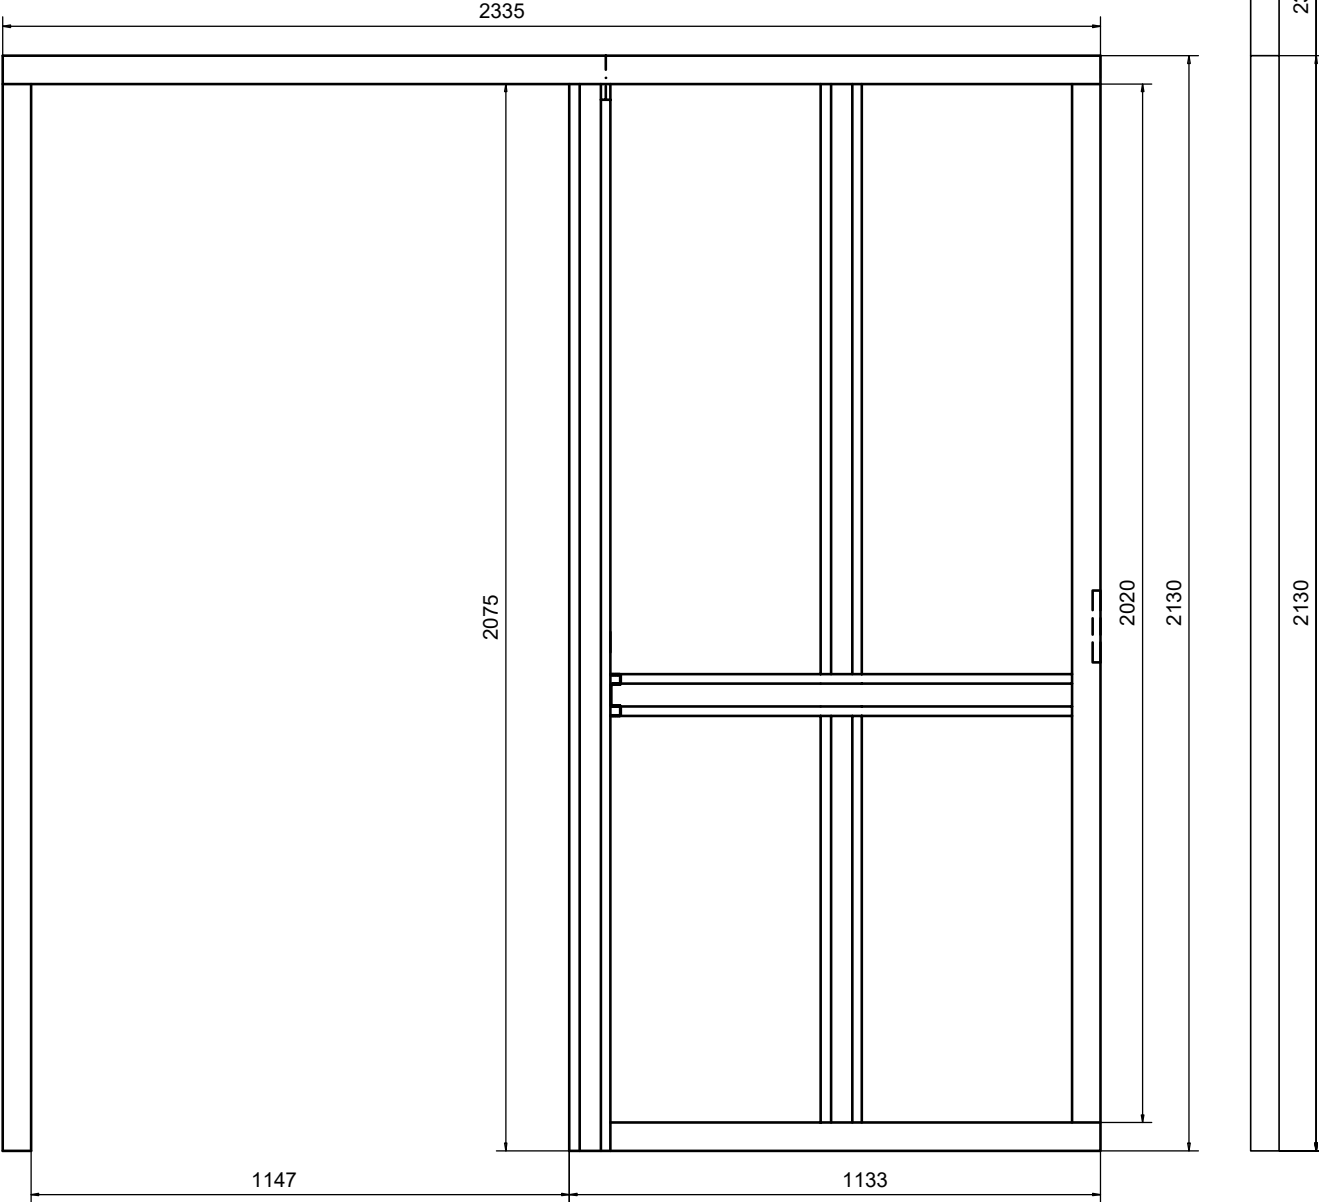

LIUNE SLIDING DOOR LI08

frame thickness 75 mm

SECTIONAL VIEW 1:15
THE WALL FRAME; SLIDING DOOR ELEMENT, PLASTERBOARDS, DOOR AND FRAMES

FRONT VIEW 1:15
SLIDING DOOR ELEMENT LI08

LIUNE SLIDING DOOR LI09

frame thickness 75 mm

SECTIONAL VIEW 1:15
THE WALL FRAME; SLIDING DOOR ELEMENT, PLASTERBOARDS, DOOR AND FRAMES

FRONT VIEW 1:15
SLIDING DOOR ELEMENT LI010

LIUNE SLIDING DOOR LI011

frame thickness 75 mm

SECTIONAL VIEW 1:15
THE WALL FRAME; SLIDING DOOR ELEMENT, PLASTERBOARDS, DOOR AND FRAMES

FRONT VIEW 1:15
SLIDING DOOR ELEMENT LI011

LIUNE SLIDING DOOR LI012

frame thickness 75 mm

SECTIONAL VIEW 1:15
THE WALL FRAME; SLIDING DOOR ELEMENT, PLASTERBOARDS, DOOR AND FRAMES

FRONT VIEW 1:15
SLIDING DOOR ELEMENT LI012

LIUNE SLIDING DOUBLE DOOR LI010

frame thickness 75 mm

SECTIONAL VIEW 1:15
THE WALL FRAME; SLIDING DOOR ELEMENT, PLASTERBOARDS, DOORS AND FRAMES

FRONT VIEW 1:15
SLIDING DOOR ELEMENT LI010DD

LIUNE SLIDING DOUBLE DOOR LI012