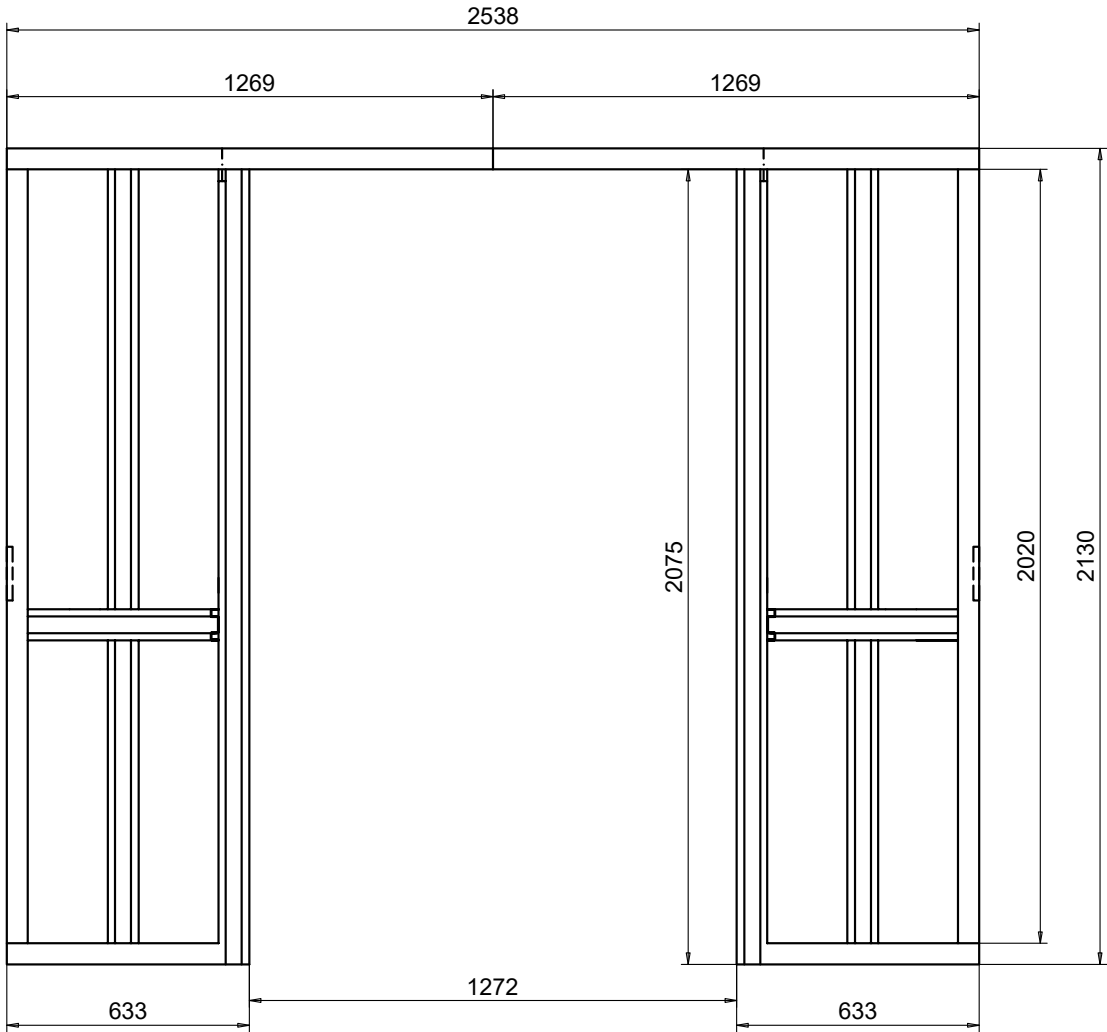

LIUNE SLIDING DOUBLE DOOR LI010

frame thickness 75 mm

SECTIONAL VIEW 1:15
THE WALL FRAME; SLIDING DOOR ELEMENT, PLASTERBOARDS, DOORS AND FRAMES

FRONT VIEW 1:15
SLIDING DOOR ELEMENT LI010DD

LIUNE SLIDING DOUBLE DOOR LI012

frame thickness 75 mm

SECTIONAL VIEW 1:25
THE WALL FRAME; SLIDING DOOR ELEMENT, PLASTERBOARDS, DOORS AND FRAMES

FRONT VIEW 1:25
SLIDING DOOR ELEMENT LI012DD

LIUNE SLIDING DOUBLE DOOR LI014

frame thickness 75 mm