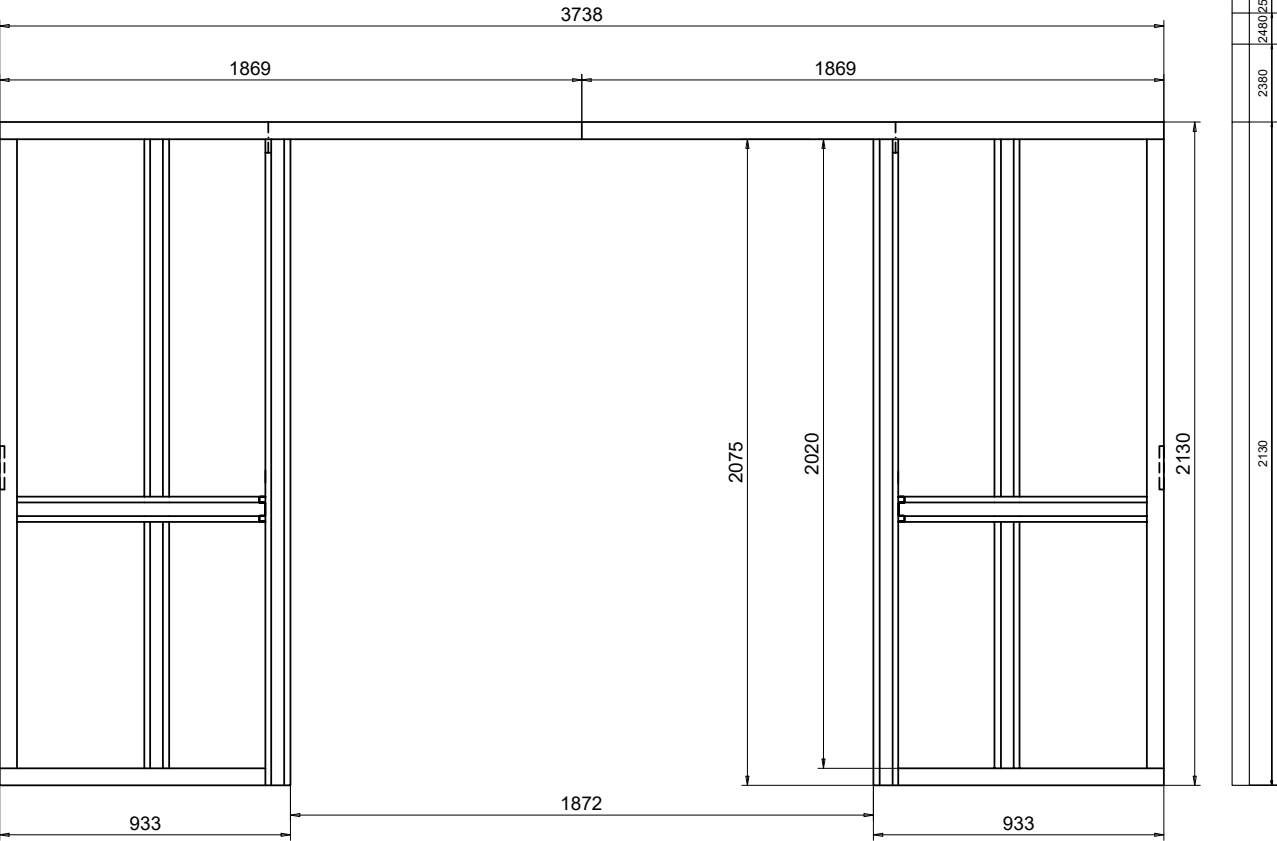

LIUNE SLIDING DOUBLE DOOR LI010

frame thickness 75 mm

SECTIONAL VIEW 1:15
THE WALL FRAME; SLIDING DOOR ELEMENT, PLASTERBOARDS, DOORS AND FRAMES

FRONT VIEW 1:15
SLIDING DOOR ELEMENT LI010DD

LIUNE SLIDING DOUBLE DOOR LI012

FRONT VIEW 1:25
SLIDING DOOR ELEMENT LI016DD

LIUNE SLIDING DOUBLE DOOR LI018

frame thickness 75 mm

SECTIONAL VIEW 1:25
THE WALL FRAME; SLIDING DOOR ELEMENT, PLASTERBOARDS, DOORS AND FRAMES

FRONT VIEW 1:25
SLIDING DOOR ELEMENT LI014DD

LIUNE SLIDING DOUBLE DOOR LI020

frame thickness 75 mm

SECTIONAL VIEW 1:25
THE WALL FRAME; SLIDING DOOR ELEMENT, PLASTERBOARDS, DOORS AND FRAMES

FRONT VIEW 1:25
SLIDING DOOR ELEMENT LI016DD

Liune Door Sales Office:
Aulis Lundell Oy
www.liunedoor.com