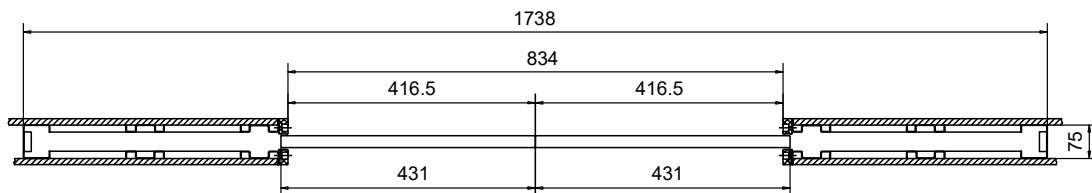

LIUNE SLIDING DOUBLE DOOR LIO8

frame thickness 75 mm

SECTIONAL VIEW 1:15

THE WALL FRAME; SLIDING DOOR ELEMENT, PLASTERBOARDS, DOORS AND FRAMES

FRONT VIEW 1:15