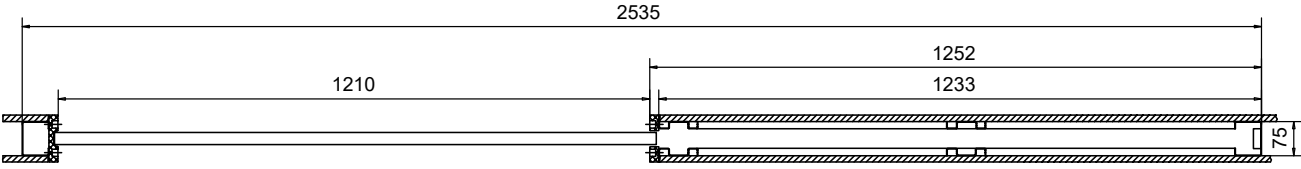

LIUNE SLIDING DOOR LI012

frame thickness 75 mm

SECTIONAL VIEW 1:15
THE WALL FRAME; SLIDING DOOR ELEMENT, PLASTERBOARDS, DOOR AND FRAMES