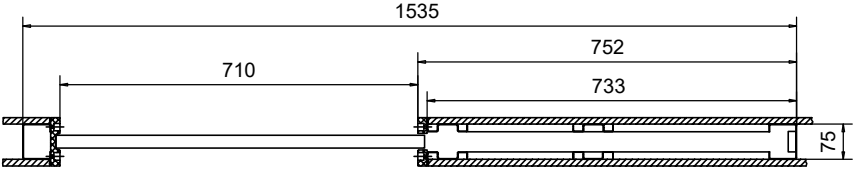

LIUNE ELEMENT 75 mm
DOOR THICKNESS 8-25-32-40 mm
DOOR HEIGHTS 2100-2300-2400-2500-2600 mm

LIUNE SLIDING DOOR LIO6

frame thickness 75 mm

SECTIONAL VIEW 1:15
THE WALL FRAME; SLIDING DOOR ELEMENT, PLASTERBOARDS, DOOR AND FRAMES

FRONT VIEW 1:15
SLIDING DOOR ELEMENT LIO6

LIUNE SLIDING DOOR LI07

frame thickness 75 mm

SECTIONAL VIEW 1:15

THE WALL FRAME; SLIDING DOOR ELEMENT, PLASTERBOARDS, DOOR AND FRAMES

FRONT VIEW 1:15

SLIDING DOOR ELEMENT LI07