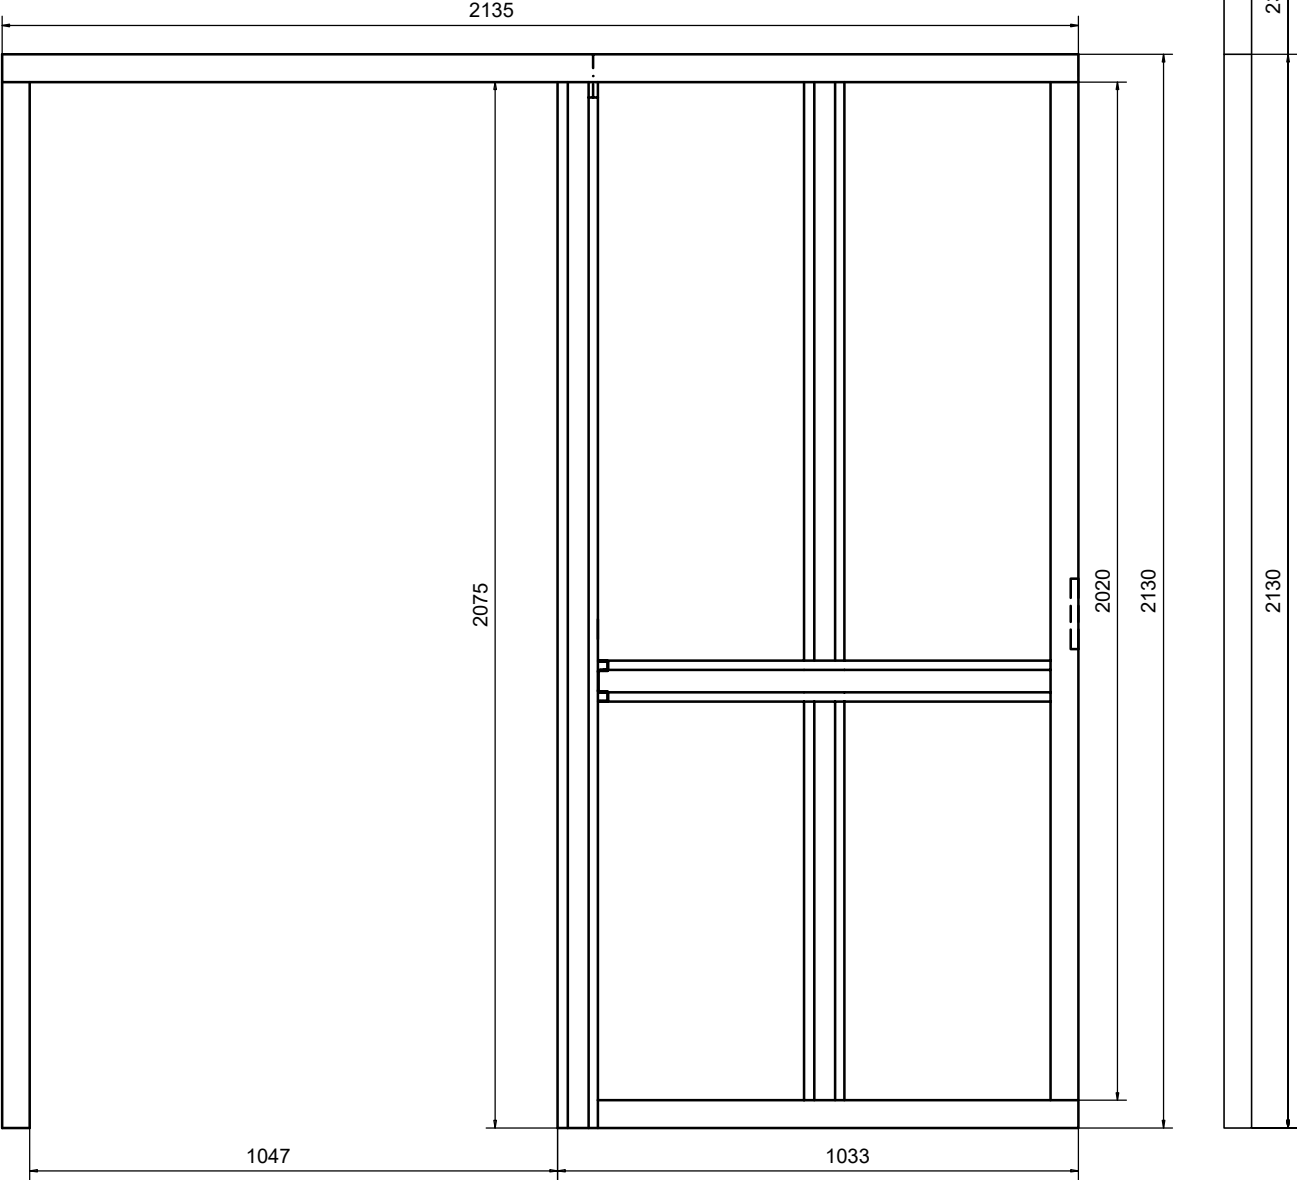

LIUNE ELEMENT 75 mm
DOOR THICKNESS 8-25-32-40 mm
DOOR HEIGHTS 2100-2300-2400-2500-2600 mm

LIUNE SLIDING DOOR LIO6

frame thickness 75 mm

SECTIONAL VIEW 1:15
THE WALL FRAME; SLIDING DOOR ELEMENT, PLASTERBOARDS, DOOR AND FRAMES

LIUNE SLIDING DOOR LI08

frame thickness 75 mm

SECTIONAL VIEW 1:15
THE WALL FRAME; SLIDING DOOR ELEMENT, PLASTERBOARDS, DOOR AND FRAMES

FRONT VIEW 1:15
SLIDING DOOR ELEMENT LI08

LIUNE SLIDING DOOR LI09

frame thickness 75 mm

SECTIONAL VIEW 1:15
THE WALL FRAME; SLIDING DOOR ELEMENT, PLASTERBOARDS, DOOR AND FRAMES

FRONT VIEW 1:15
SLIDING DOOR ELEMENT LI09

	2480	2580	2680
	2380		
	2130		

LIUNE SLIDING DOOR LI010

frame thickness 75 mm

SECTIONAL VIEW 1:15
THE WALL FRAME; SLIDING DOOR ELEMENT, PLASTERBOARDS, DOOR AND FRAMES

FRONT VIEW 1:15
SLIDING DOOR ELEMENT LI010

LIUNE SLIDING DOOR LI011

frame thickness 75 mm

SECTIONAL VIEW 1:15
THE WALL FRAME; SLIDING DOOR ELEMENT, PLASTERBOARDS, DOOR AND FRAMES