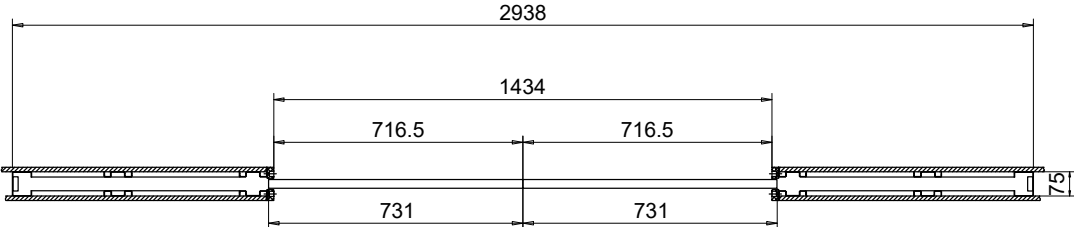

LIUNE SLIDING DOUBLE DOOR LI014

frame thickness 75 mm

SECTIONAL VIEW 1:25
THE WALL FRAME; SLIDING DOOR ELEMENT, PLASTERBOARDS, DOORS AND FRAMES