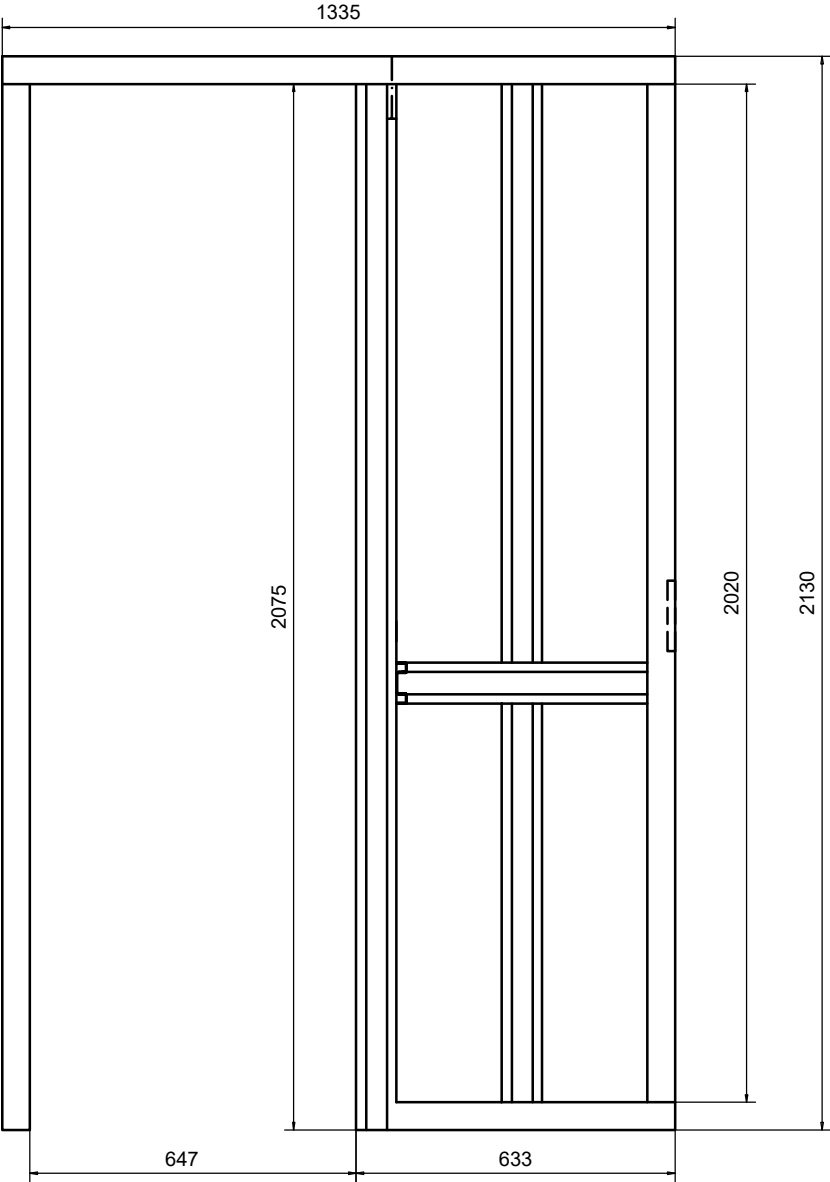

LIUNE ELEMENT 75 mm
DOOR THICKNESS 8-25-32-40 mm
DOOR HEIGHTS 2100-2300-2400-2500-2600 mm

LIUNE SLIDING DOOR LIO6

frame thickness 75 mm

SECTIONAL VIEW 1:15
THE WALL FRAME; SLIDING DOOR ELEMENT, PLASTERBOARDS, DOOR AND FRAMES

FRONT VIEW 1:15
SLIDING DOOR ELEMENT LIO6

LIUNE SLIDING DOOR LI07

frame thickness 75 mm

SECTIONAL VIEW 1:15

THE WALL FRAME; SLIDING DOOR ELEMENT, PLASTERBOARDS, DOOR AND FRAMES

FRONT VIEW 1:15

SLIDING DOOR ELEMENT LI07

LIUNE SLIDING DOOR LI08

frame thickness 75 mm

SECTIONAL VIEW 1:15
THE WALL FRAME; SLIDING DOOR ELEMENT, PLASTERBOARDS, DOOR AND FRAMES

FRONT VIEW 1:15
SLIDING DOOR ELEMENT LI08

LIUNE SLIDING DOOR LI09

frame thickness 75 mm

SECTIONAL VIEW 1:15
THE WALL FRAME; SLIDING DOOR ELEMENT, PLASTERBOARDS, DOOR AND FRAMES

FRONT VIEW 1:15
SLIDING DOOR ELEMENT LI09

	2480	2580	2680
	2380		
	2130		

LIUNE SLIDING DOOR LI010

frame thickness 75 mm