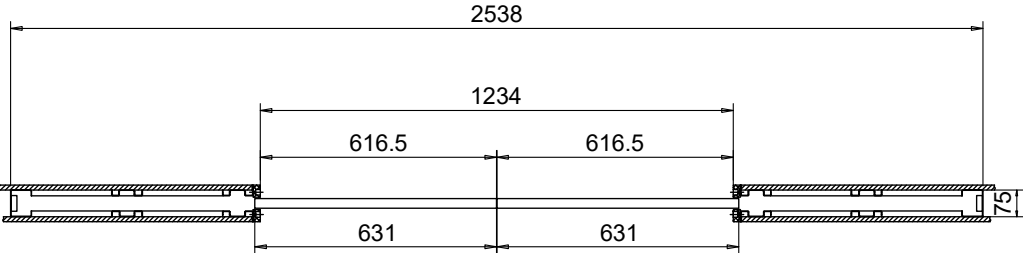

LIUNE SLIDING DOUBLE DOOR LI012

frame thickness 75 mm

SECTIONAL VIEW 1:25
THE WALL FRAME; SLIDING DOOR ELEMENT, PLASTERBOARDS, DOORS AND FRAMES