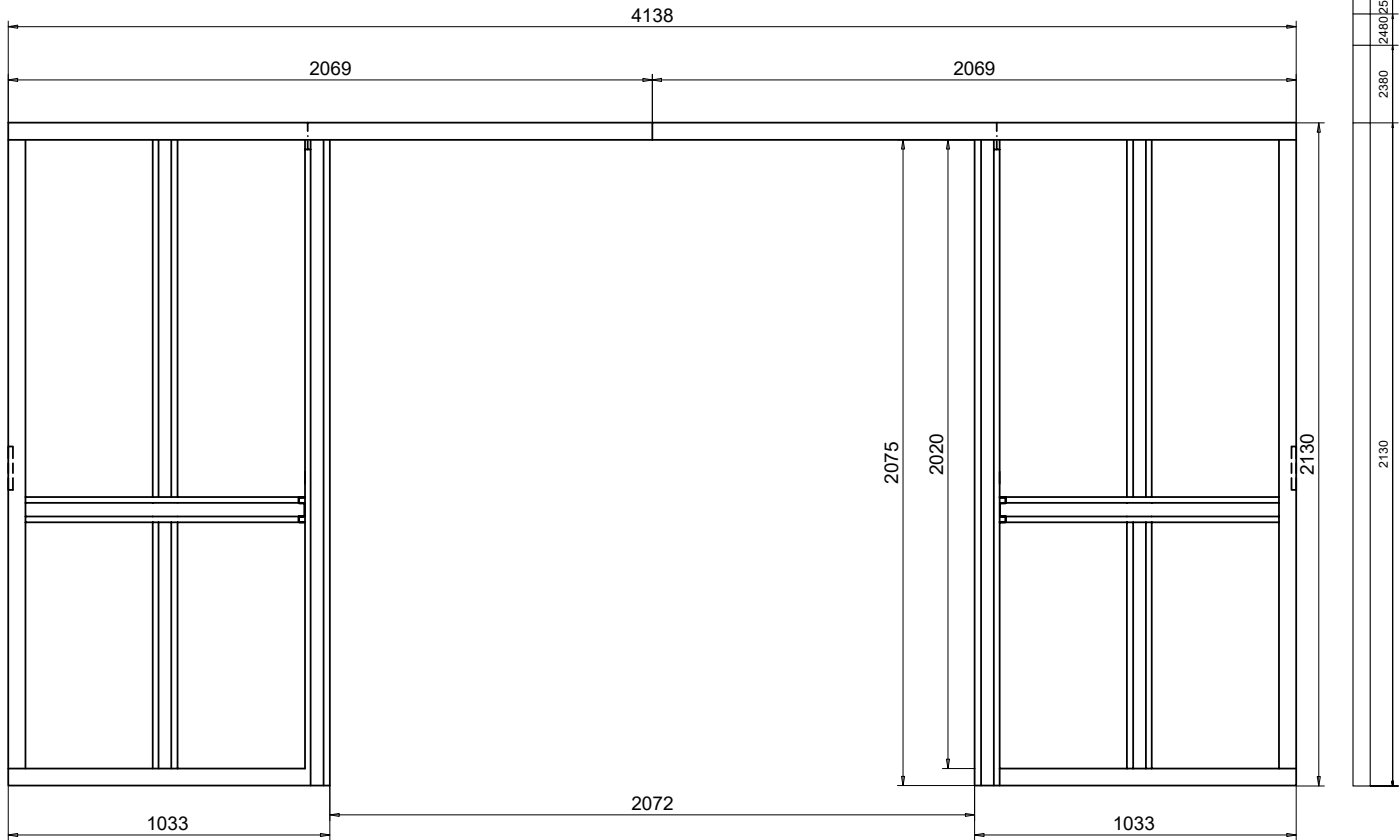

FRONT VIEW 1:25
SLIDING DOOR ELEMENT LI016DD