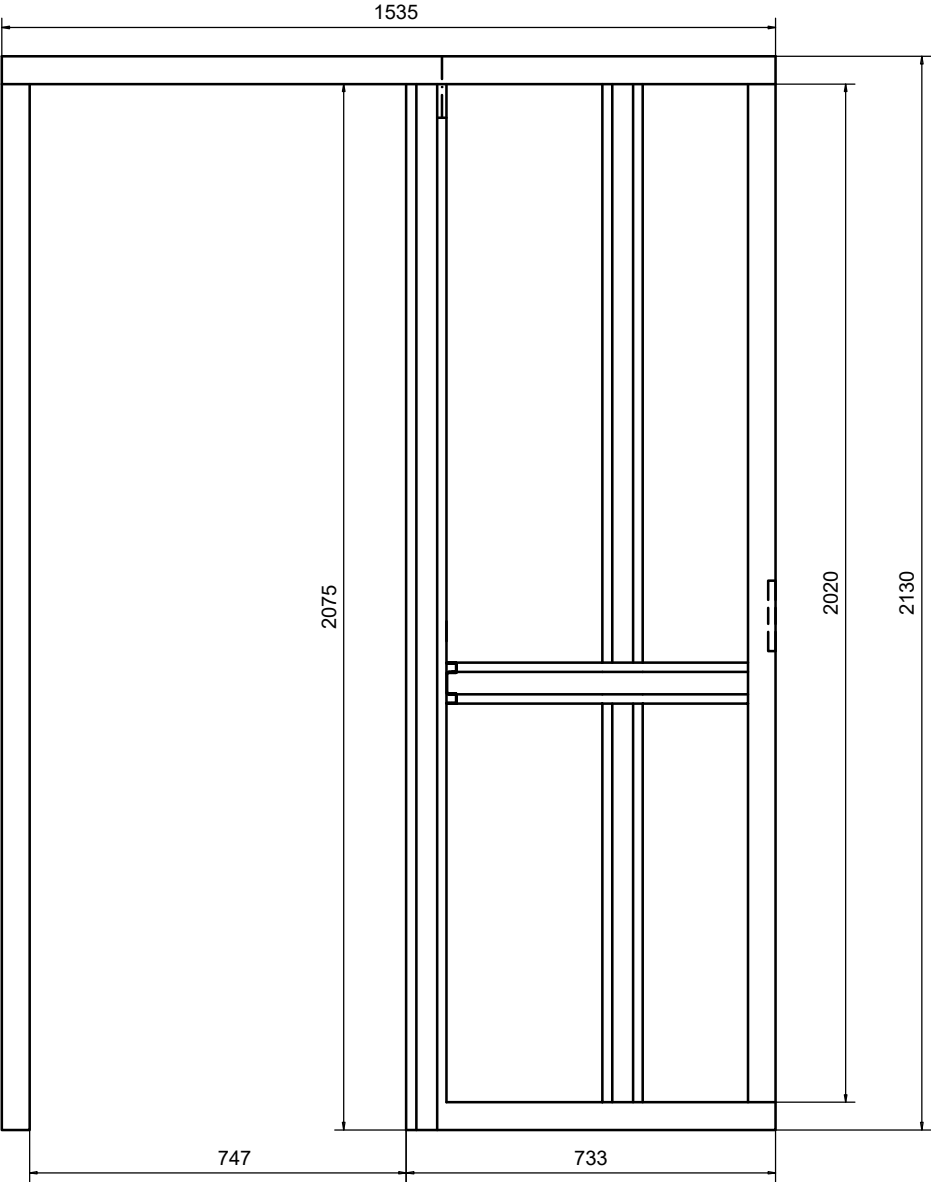

LIUNE ELEMENT 75 mm
DOOR THICKNESS 8-25-32-40 mm
DOOR HEIGHTS 2100-2300-2400-2500-2600 mm

LIUNE SLIDING DOOR LIO6

frame thickness 75 mm

SECTIONAL VIEW 1:15
THE WALL FRAME; SLIDING DOOR ELEMENT, PLASTERBOARDS, DOOR AND FRAMES

FRONT VIEW 1:15
SLIDING DOOR ELEMENT LIO6

LIUNE SLIDING DOOR LI07

frame thickness 75 mm

SECTIONAL VIEW 1:15

THE WALL FRAME; SLIDING DOOR ELEMENT, PLASTERBOARDS, DOOR AND FRAMES

FRONT VIEW 1:15

SLIDING DOOR ELEMENT LI07

LIUNE SLIDING DOOR LI08

frame thickness 75 mm

SECTIONAL VIEW 1:15
THE WALL FRAME; SLIDING DOOR ELEMENT, PLASTERBOARDS, DOOR AND FRAMES

FRONT VIEW 1:15
SLIDING DOOR ELEMENT LI08

LIUNE SLIDING DOOR LI09

frame thickness 75 mm

SECTIONAL VIEW 1:15
THE WALL FRAME; SLIDING DOOR ELEMENT, PLASTERBOARDS, DOOR AND FRAMES

FRONT VIEW 1:15
SLIDING DOOR ELEMENT LI09

	2480	2580	2680
	2380		
	2130		

LIUNE SLIDING DOOR LI010

frame thickness 75 mm