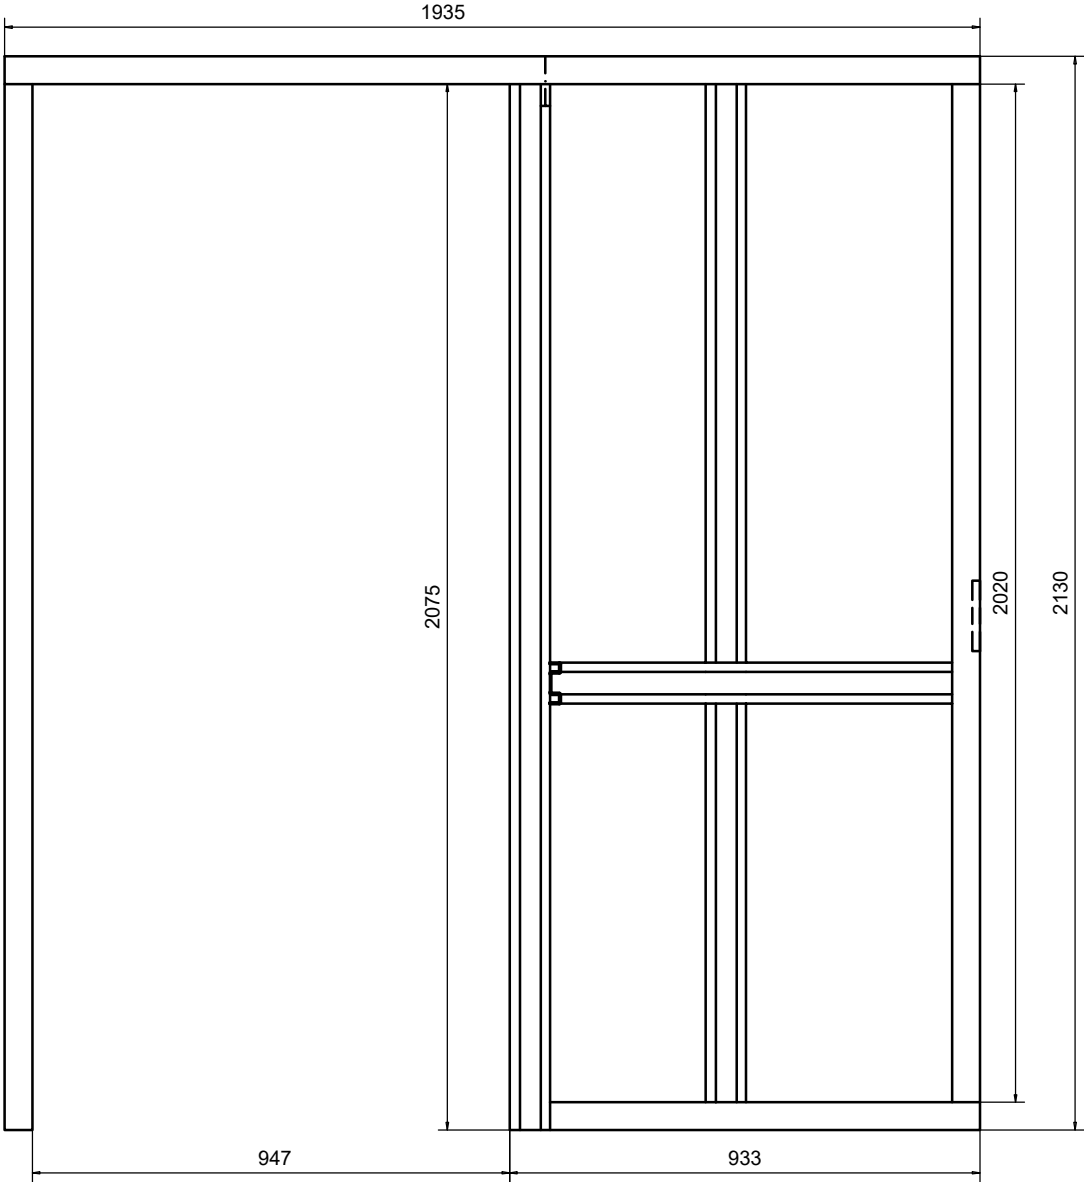

LIUNE ELEMENT 75 mm
DOOR THICKNESS 8-25-32-40 mm
DOOR HEIGHTS 2100-2300-2400-2500-2600 mm

LIUNE SLIDING DOOR LIO6

frame thickness 75 mm

SECTIONAL VIEW 1:15
THE WALL FRAME; SLIDING DOOR ELEMENT, PLASTERBOARDS, DOOR AND FRAMES

FRONT VIEW 1:15
SLIDING DOOR ELEMENT LIO6

LIUNE SLIDING DOOR LI07

frame thickness 75 mm

SECTIONAL VIEW 1:15

THE WALL FRAME; SLIDING DOOR ELEMENT, PLASTERBOARDS, DOOR AND FRAMES

FRONT VIEW 1:15

SLIDING DOOR ELEMENT LI07

LIUNE SLIDING DOOR LI08

frame thickness 75 mm

SECTIONAL VIEW 1:15
THE WALL FRAME; SLIDING DOOR ELEMENT, PLASTERBOARDS, DOOR AND FRAMES

FRONT VIEW 1:15
SLIDING DOOR ELEMENT LI08

LIUNE SLIDING DOOR LI09

frame thickness 75 mm

SECTIONAL VIEW 1:15
THE WALL FRAME; SLIDING DOOR ELEMENT, PLASTERBOARDS, DOOR AND FRAMES

FRONT VIEW 1:15
SLIDING DOOR ELEMENT LI09

	2480	2580	2680
	2380		
	2130		

LIUNE SLIDING DOOR LI010

frame thickness 75 mm