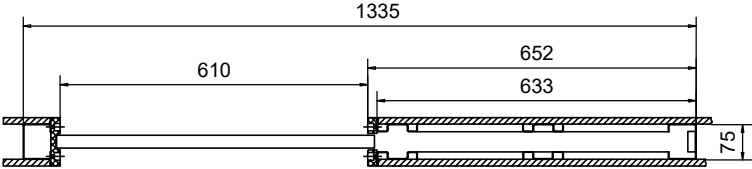

LIUNE ELEMENT 75 mm
DOOR THICKNESS 8-25-32-40 mm
DOOR HEIGHTS 2100-2300-2400-2500-2600 mm

LIUNE SLIDING DOOR LIO6

frame thickness 75 mm

SECTIONAL VIEW 1:15
THE WALL FRAME; SLIDING DOOR ELEMENT, PLASTERBOARDS, DOOR AND FRAMES