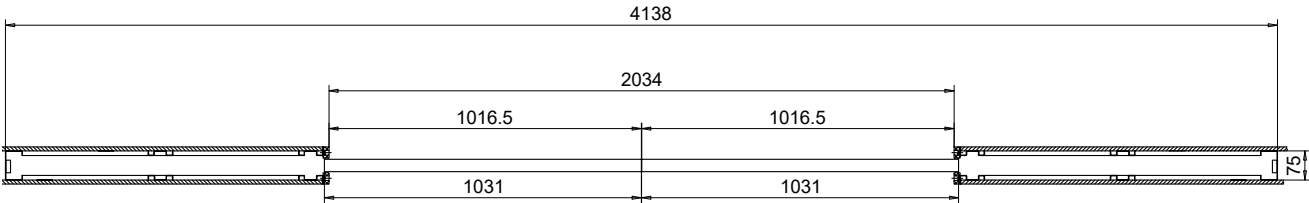

LIUNE SLIDING DOUBLE DOOR LI020

frame thickness 75 mm

SECTIONAL VIEW 1:25
THE WALL FRAME; SLIDING DOOR ELEMENT, PLASTERBOARDS, DOORS AND FRAMES