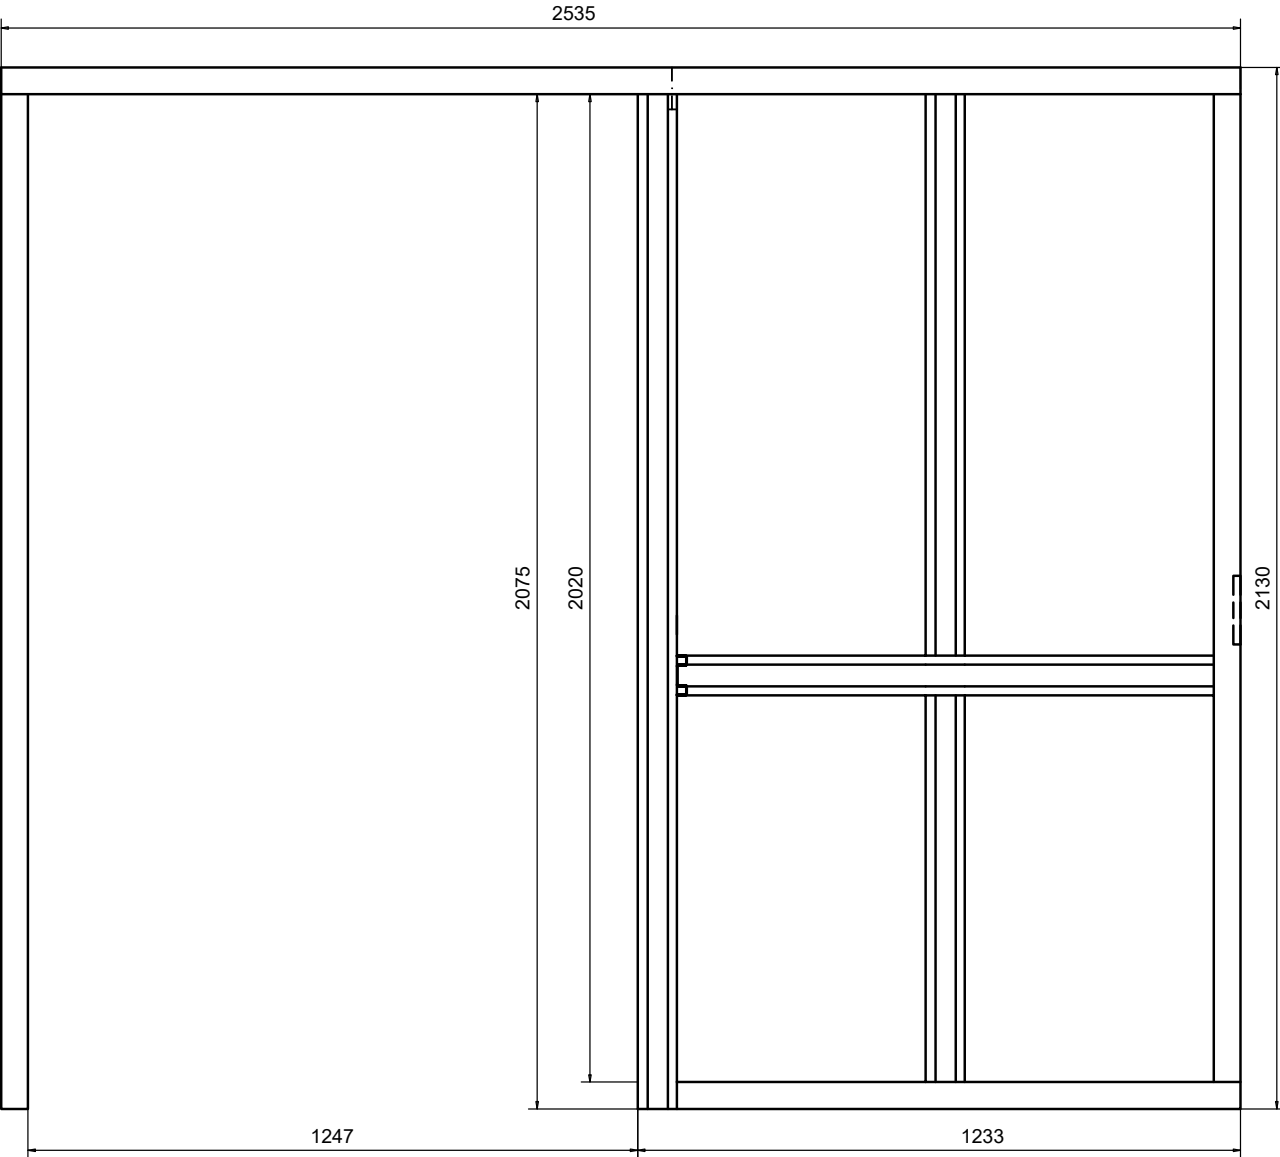

SECTIONAL VIEW 1:15
THE WALL FRAME; SLIDING DOOR ELEMENT, PLASTERBOARDS, DOOR AND FRAMES

FRONT VIEW 1:15
SLIDING DOOR ELEMENT LI010

LIUNE SLIDING DOOR LI011

frame thickness 75 mm

SECTIONAL VIEW 1:15
THE WALL FRAME; SLIDING DOOR ELEMENT, PLASTERBOARDS, DOOR AND FRAMES

FRONT VIEW 1:15
SLIDING DOOR ELEMENT LI011

LIUNE SLIDING DOOR LI012

frame thickness 75 mm

SECTIONAL VIEW 1:15
THE WALL FRAME; SLIDING DOOR ELEMENT, PLASTERBOARDS, DOOR AND FRAMES

FRONT VIEW 1:15
SLIDING DOOR ELEMENT LI012

2680
2580
2480
2380
2130

LIUNE SLIDING DOUBLE DOOR LIO8

frame thickness 75 mm

SECTIONAL VIEW 1:15

THE WALL FRAME; SLIDING DOOR ELEMENT, PLASTERBOARDS, DOORS AND FRAMES

FRONT VIEW 1:15

SLIDING DOOR ELEMENT LIO8DD

LIUNE SLIDING DOUBLE DOOR LI010

frame thickness 75 mm

SECTIONAL VIEW 1:15
THE WALL FRAME; SLIDING DOOR ELEMENT, PLASTERBOARDS, DOORS AND FRAMES

FRONT VIEW 1:15
SLIDING DOOR ELEMENT LI010DD

LIUNE SLIDING DOUBLE DOOR LI012