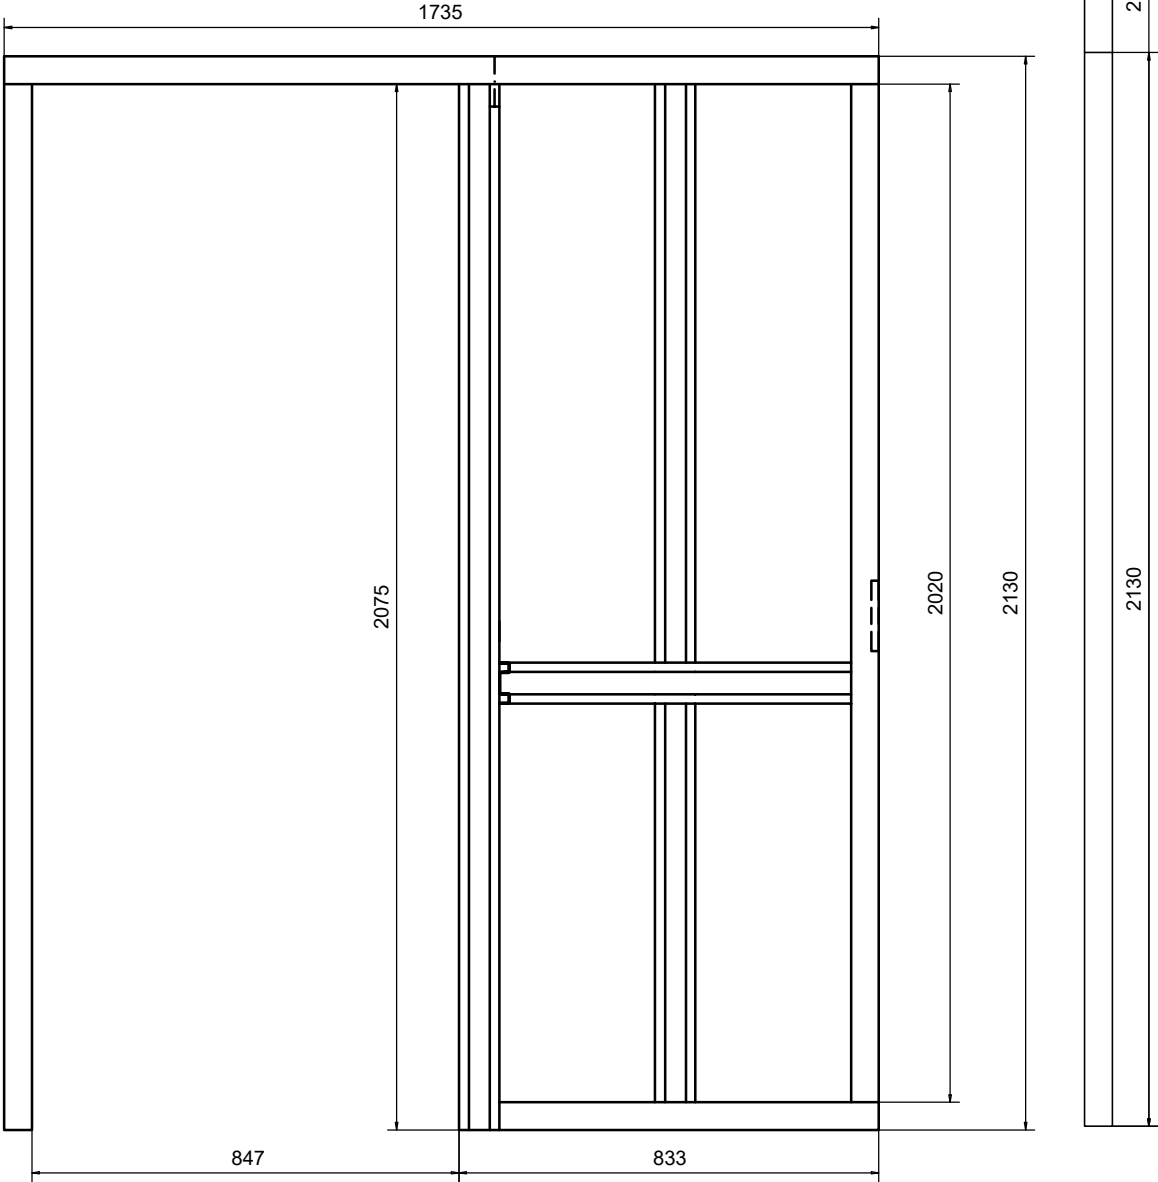

LIUNE ELEMENT 75 mm
DOOR THICKNESS 8-25-32-40 mm
DOOR HEIGHTS 2100-2300-2400-2500-2600 mm

LIUNE SLIDING DOOR LIO6

frame thickness 75 mm

SECTIONAL VIEW 1:15
THE WALL FRAME; SLIDING DOOR ELEMENT, PLASTERBOARDS, DOOR AND FRAMES

FRONT VIEW 1:15
SLIDING DOOR ELEMENT LIO6

LIUNE SLIDING DOOR LI07

frame thickness 75 mm

SECTIONAL VIEW 1:15

THE WALL FRAME; SLIDING DOOR ELEMENT, PLASTERBOARDS, DOOR AND FRAMES

FRONT VIEW 1:15

SLIDING DOOR ELEMENT LI07

LIUNE SLIDING DOOR LI08

frame thickness 75 mm

SECTIONAL VIEW 1:15
THE WALL FRAME; SLIDING DOOR ELEMENT, PLASTERBOARDS, DOOR AND FRAMES

FRONT VIEW 1:15
SLIDING DOOR ELEMENT LI08

LIUNE SLIDING DOOR LI09

frame thickness 75 mm

SECTIONAL VIEW 1:15
THE WALL FRAME; SLIDING DOOR ELEMENT, PLASTERBOARDS, DOOR AND FRAMES

FRONT VIEW 1:15
SLIDING DOOR ELEMENT LI09

	2480	2580	2680
	2380		
	2130		

LIUNE SLIDING DOOR LI010

frame thickness 75 mm