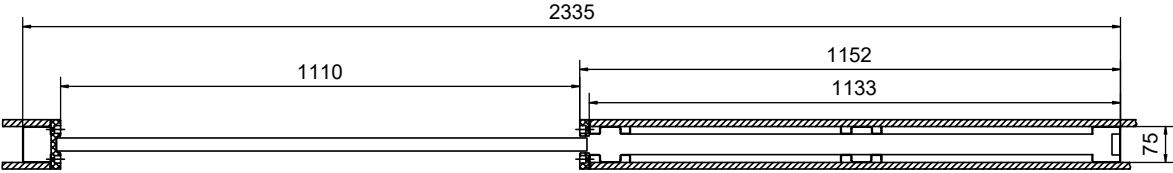

SECTIONAL VIEW 1:15
THE WALL FRAME; SLIDING DOOR ELEMENT, PLASTERBOARDS, DOOR AND FRAMES

FRONT VIEW 1:15
SLIDING DOOR ELEMENT LI010

LIUNE SLIDING DOOR LI011

frame thickness 75 mm

SECTIONAL VIEW 1:15
THE WALL FRAME; SLIDING DOOR ELEMENT, PLASTERBOARDS, DOOR AND FRAMES