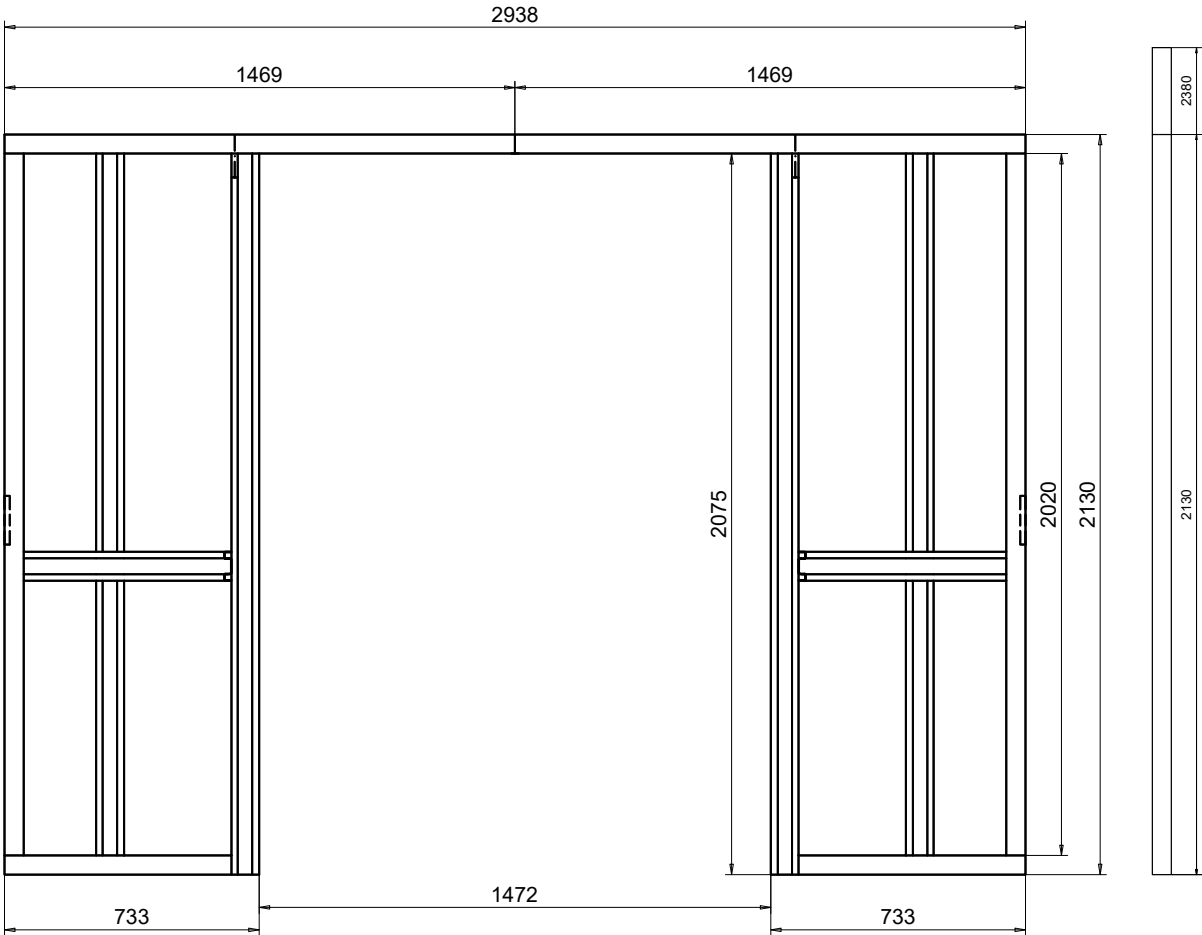

LIUNE SLIDING DOUBLE DOOR LI010

frame thickness 75 mm

SECTIONAL VIEW 1:15
THE WALL FRAME; SLIDING DOOR ELEMENT, PLASTERBOARDS, DOORS AND FRAMES

FRONT VIEW 1:15
SLIDING DOOR ELEMENT LI010DD

LIUNE SLIDING DOUBLE DOOR LI012

frame thickness 75 mm

SECTIONAL VIEW 1:25
THE WALL FRAME; SLIDING DOOR ELEMENT, PLASTERBOARDS, DOORS AND FRAMES

FRONT VIEW 1:25
SLIDING DOOR ELEMENT LI012DD

LIUNE SLIDING DOUBLE DOOR LI014

frame thickness 75 mm

SECTIONAL VIEW 1:25
THE WALL FRAME; SLIDING DOOR ELEMENT, PLASTERBOARDS, DOORS AND FRAMES

FRONT VIEW 1:25
SLIDING DOOR ELEMENT LI014DD

LIUNE SLIDING DOUBLE DOOR LI016

frame thickness 75 mm

SECTIONAL VIEW 1:25
THE WALL FRAME; SLIDING DOOR ELEMENT, PLASTERBOARDS, DOORS AND FRAMES