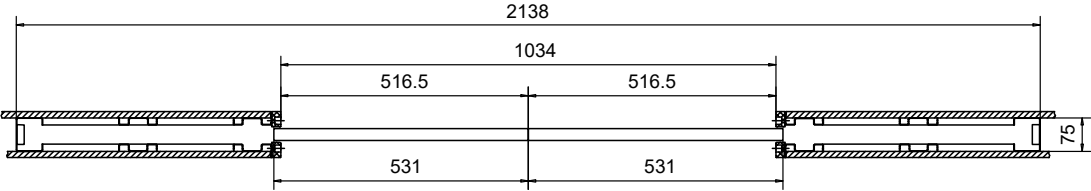

LIUNE SLIDING DOUBLE DOOR LI010

frame thickness 75 mm

SECTIONAL VIEW 1:15
THE WALL FRAME; SLIDING DOOR ELEMENT, PLASTERBOARDS, DOORS AND FRAMES

FRONT VIEW 1:15
SLIDING DOOR ELEMENT LI010DD

LIUNE SLIDING DOUBLE DOOR LI012