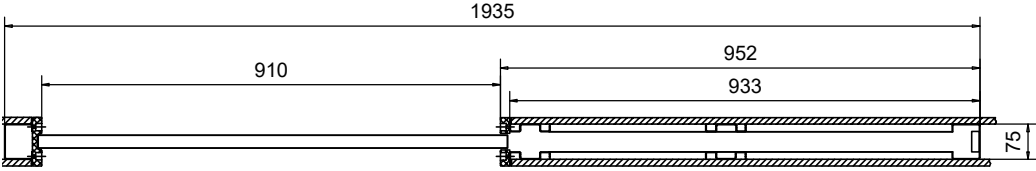

LIUNE SLIDING DOOR LI09

frame thickness 75 mm

SECTIONAL VIEW 1:15
THE WALL FRAME; SLIDING DOOR ELEMENT, PLASTERBOARDS, DOOR AND FRAMES