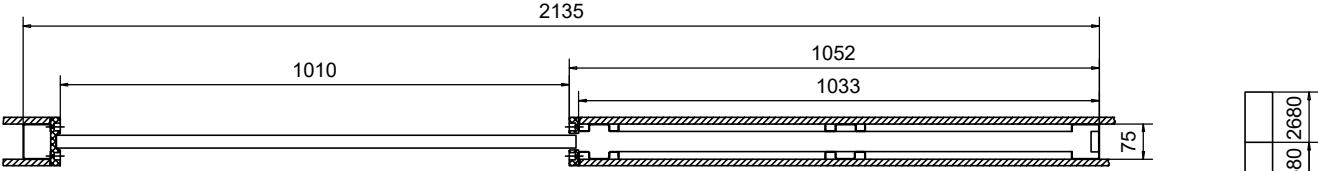

LIUNE SLIDING DOOR LI010

frame thickness 75 mm

SECTIONAL VIEW 1:15
THE WALL FRAME; SLIDING DOOR ELEMENT, PLASTERBOARDS, DOOR AND FRAMES