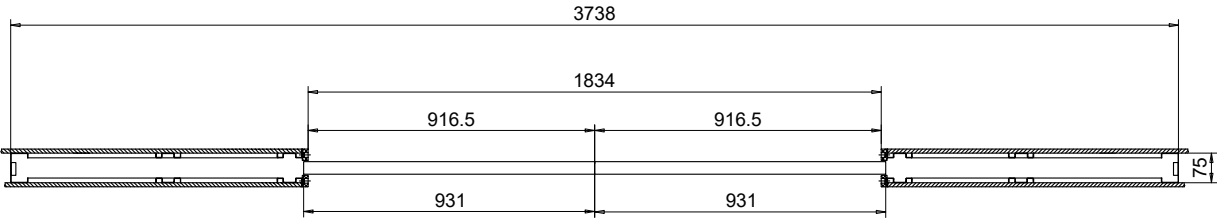

LIUNE SLIDING DOUBLE DOOR LI018

frame thickness 75 mm

SECTIONAL VIEW 1:25
THE WALL FRAME; SLIDING DOOR ELEMENT, PLASTERBOARDS, DOORS AND FRAMES