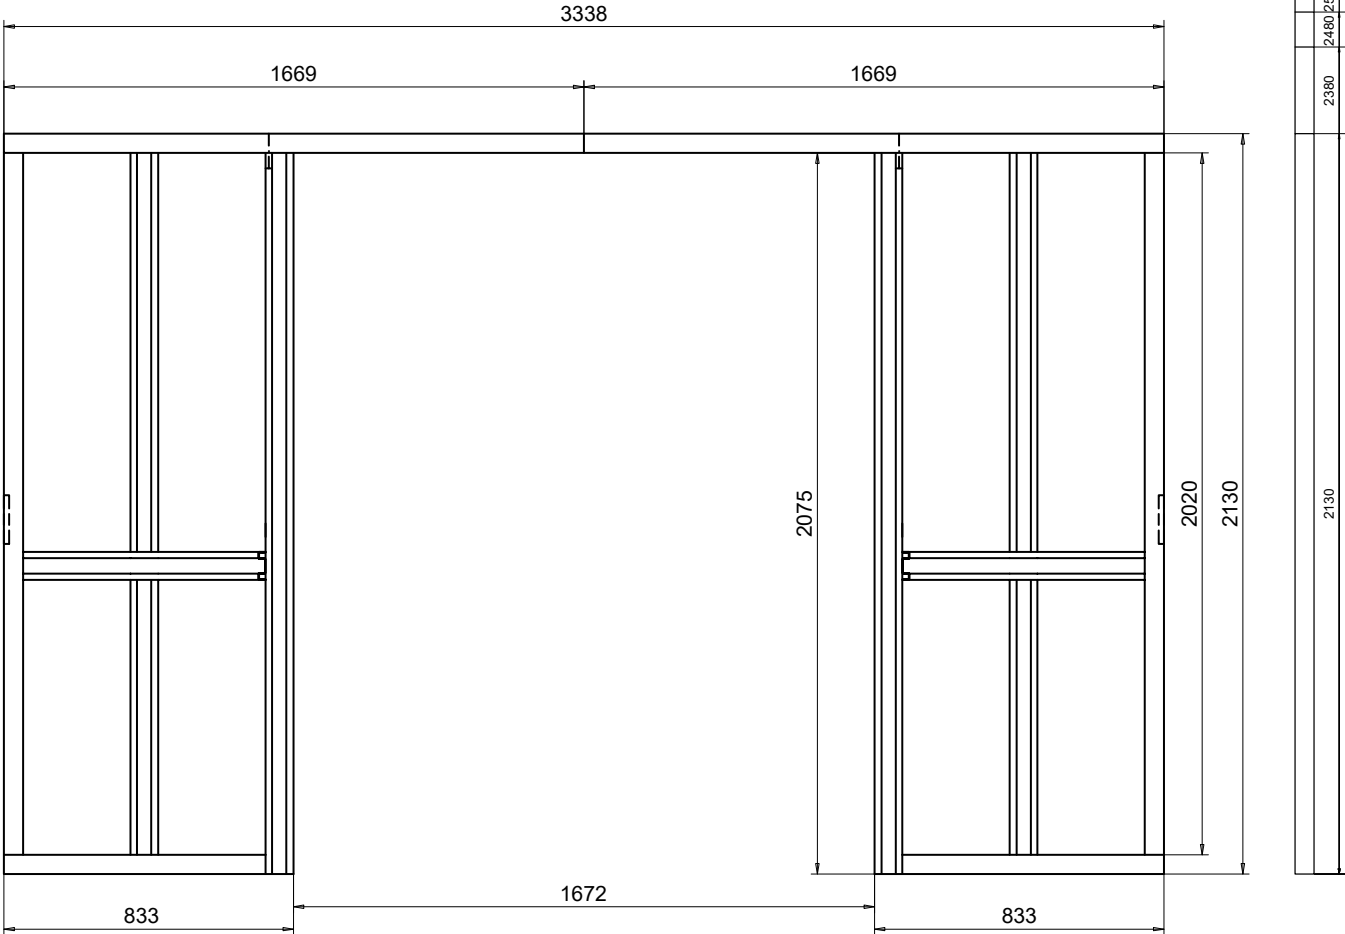

FRONT VIEW 1:25
SLIDING DOOR ELEMENT LI016DD