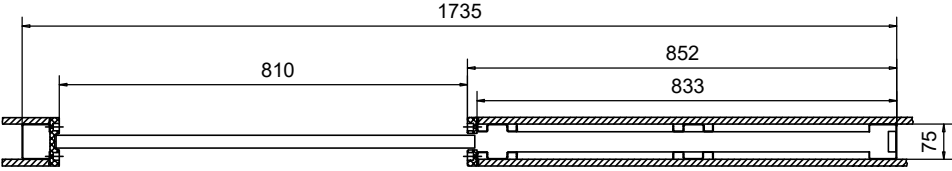

LIUNE SLIDING DOOR LI08

frame thickness 75 mm

SECTIONAL VIEW 1:15
THE WALL FRAME; SLIDING DOOR ELEMENT, PLASTERBOARDS, DOOR AND FRAMES