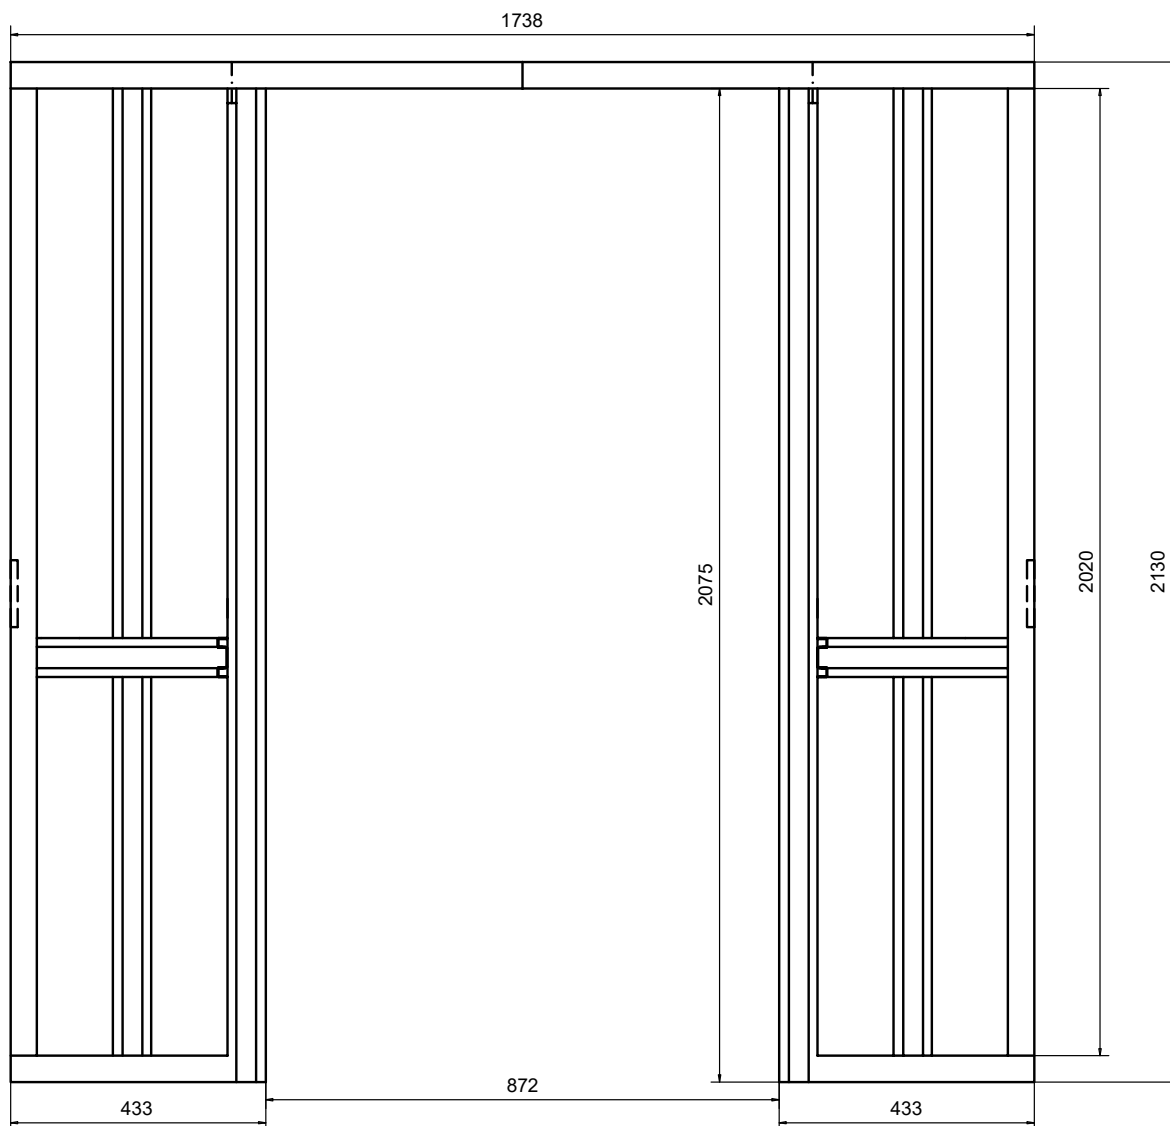

FRONT VIEW 1:15
SLIDING DOOR ELEMENT LI011

LIUNE SLIDING DOOR LI012

frame thickness 75 mm

SECTIONAL VIEW 1:15
THE WALL FRAME; SLIDING DOOR ELEMENT, PLASTERBOARDS, DOOR AND FRAMES

FRONT VIEW 1:15
SLIDING DOOR ELEMENT LI012

2680
2580
2480
2380
2130

LIUNE SLIDING DOUBLE DOOR LIO8

frame thickness 75 mm

SECTIONAL VIEW 1:15

THE WALL FRAME; SLIDING DOOR ELEMENT, PLASTERBOARDS, DOORS AND FRAMES

FRONT VIEW 1:15

SLIDING DOOR ELEMENT LIO8DD

LIUNE SLIDING DOUBLE DOOR LI010

frame thickness 75 mm

SECTIONAL VIEW 1:15
THE WALL FRAME; SLIDING DOOR ELEMENT, PLASTERBOARDS, DOORS AND FRAMES

FRONT VIEW 1:15
SLIDING DOOR ELEMENT LI010DD

LIUNE SLIDING DOUBLE DOOR LI012

frame thickness 75 mm

SECTIONAL VIEW 1:25
THE WALL FRAME; SLIDING DOOR ELEMENT, PLASTERBOARDS, DOORS AND FRAMES

FRONT VIEW 1:25
SLIDING DOOR ELEMENT LI012DD

LIUNE SLIDING DOUBLE DOOR LI014

frame thickness 75 mm