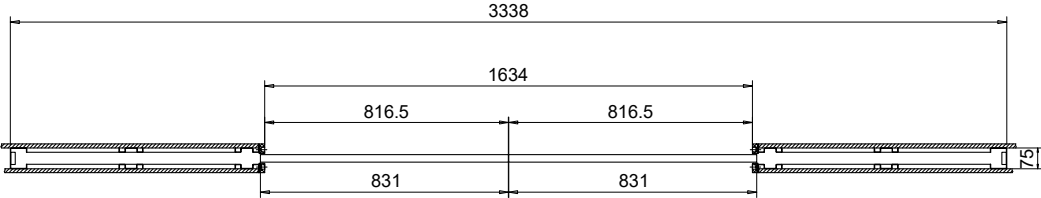

SECTIONAL VIEW 1:25
THE WALL FRAME; SLIDING DOOR ELEMENT, PLASTERBOARDS, DOORS AND FRAMES

FRONT VIEW 1:25
SLIDING DOOR ELEMENT LI014DD

LIUNE SLIDING DOUBLE DOOR LI016

frame thickness 75 mm

SECTIONAL VIEW 1:25
THE WALL FRAME; SLIDING DOOR ELEMENT, PLASTERBOARDS, DOORS AND FRAMES