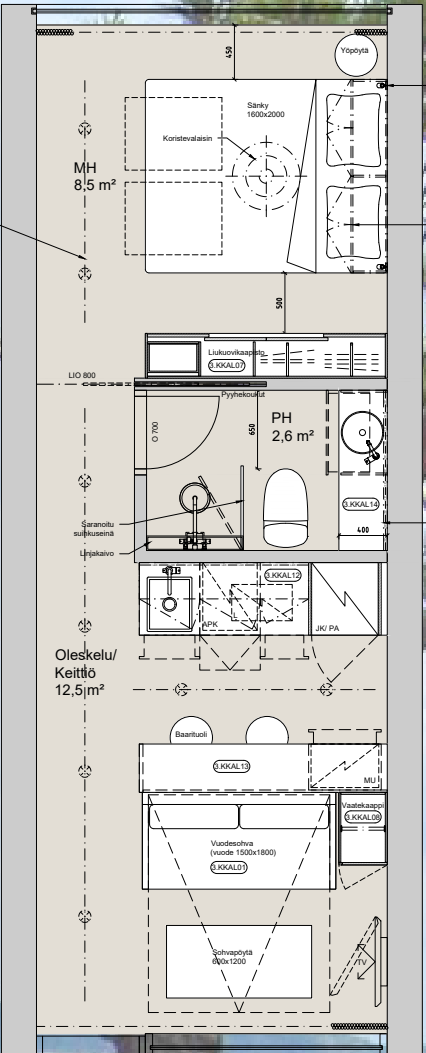

Lundell
X
MOD

L U O T O

Artist impression
KUDOS